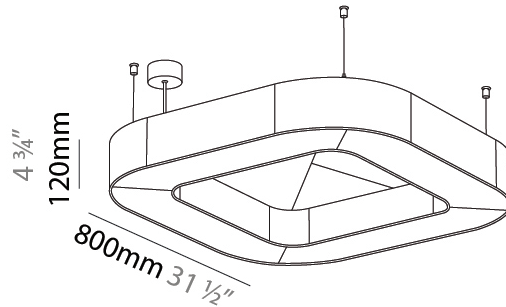

base number   LED Dimming   Color Temperature   Finishes (Diamond)   Finish Options   Diffuser Options   Cable Length

1. To build a product code in our configurator select the specify button on the base model # product page
2. To build a manual product code on this datasheet choose from the options listed below in blue font and add the suffix to the base model #

GENERAL

Series: Quantum Acoustic
Brand: Prolicht
Division: Architectural
Mounting Type: Suspension
Mounting Location: Ceiling
Subcategory: Acoustic

PHYSICAL

Shape: Round
Length (mm): 800
Length (in): 31 1/2
Width (mm): 800
Width (in): 31 1/2
Height (mm): 120
Height (in): 4 3/4
Light Distribution: Direct
Diffuser: [PMMA - Opal / Micro-Prism](#)
Fixture Finish: [SSR / BKV / CWI / CRY / HAB / UFT / ITA / RUA / FTG / MYG / LOD / PUS / FRO / FUP / KIA / POP / BLS / SPG / MEY / GOH / GUM / CHC / COM / ABZ / JAG / OBR / MOS / ROR](#)
Accent Finish: [ANC / ASH / BNA / BTC / BZE / CEL / EGG / EVG / FOG / FOS / FST / FUA / IRI / IRO / KHA / LIC / LIM / MER / MSN / MUS / ONX / PEA / PLU / POL / PPY / RAY / ROY / RST / STE / SWD / TAN / TAU](#)
Fixture Material: Aluminum
Cable Details: [2 000mm / 78 3/4" or 6 000mm / 236 1/4" Transparent Cable](#)

ELECTRICAL

Lamp Type: LED (Zhaga Standard)
Input Wattage (W): 58.7

LED

[Color Temperature (°K): 2700 / 3000 / 3500 / 4000](#)
Max. Delivered Lumen (lm): Max 6423
Nominal Lumen (lm): Max 8759
CRI: >90 CRI
Lamp Life (hrs): 50000

OPTICAL

RATINGS AND CERTIFICATIONS

Certified By: CSA Certified to UL and CSA Standards
IP rating: IP20